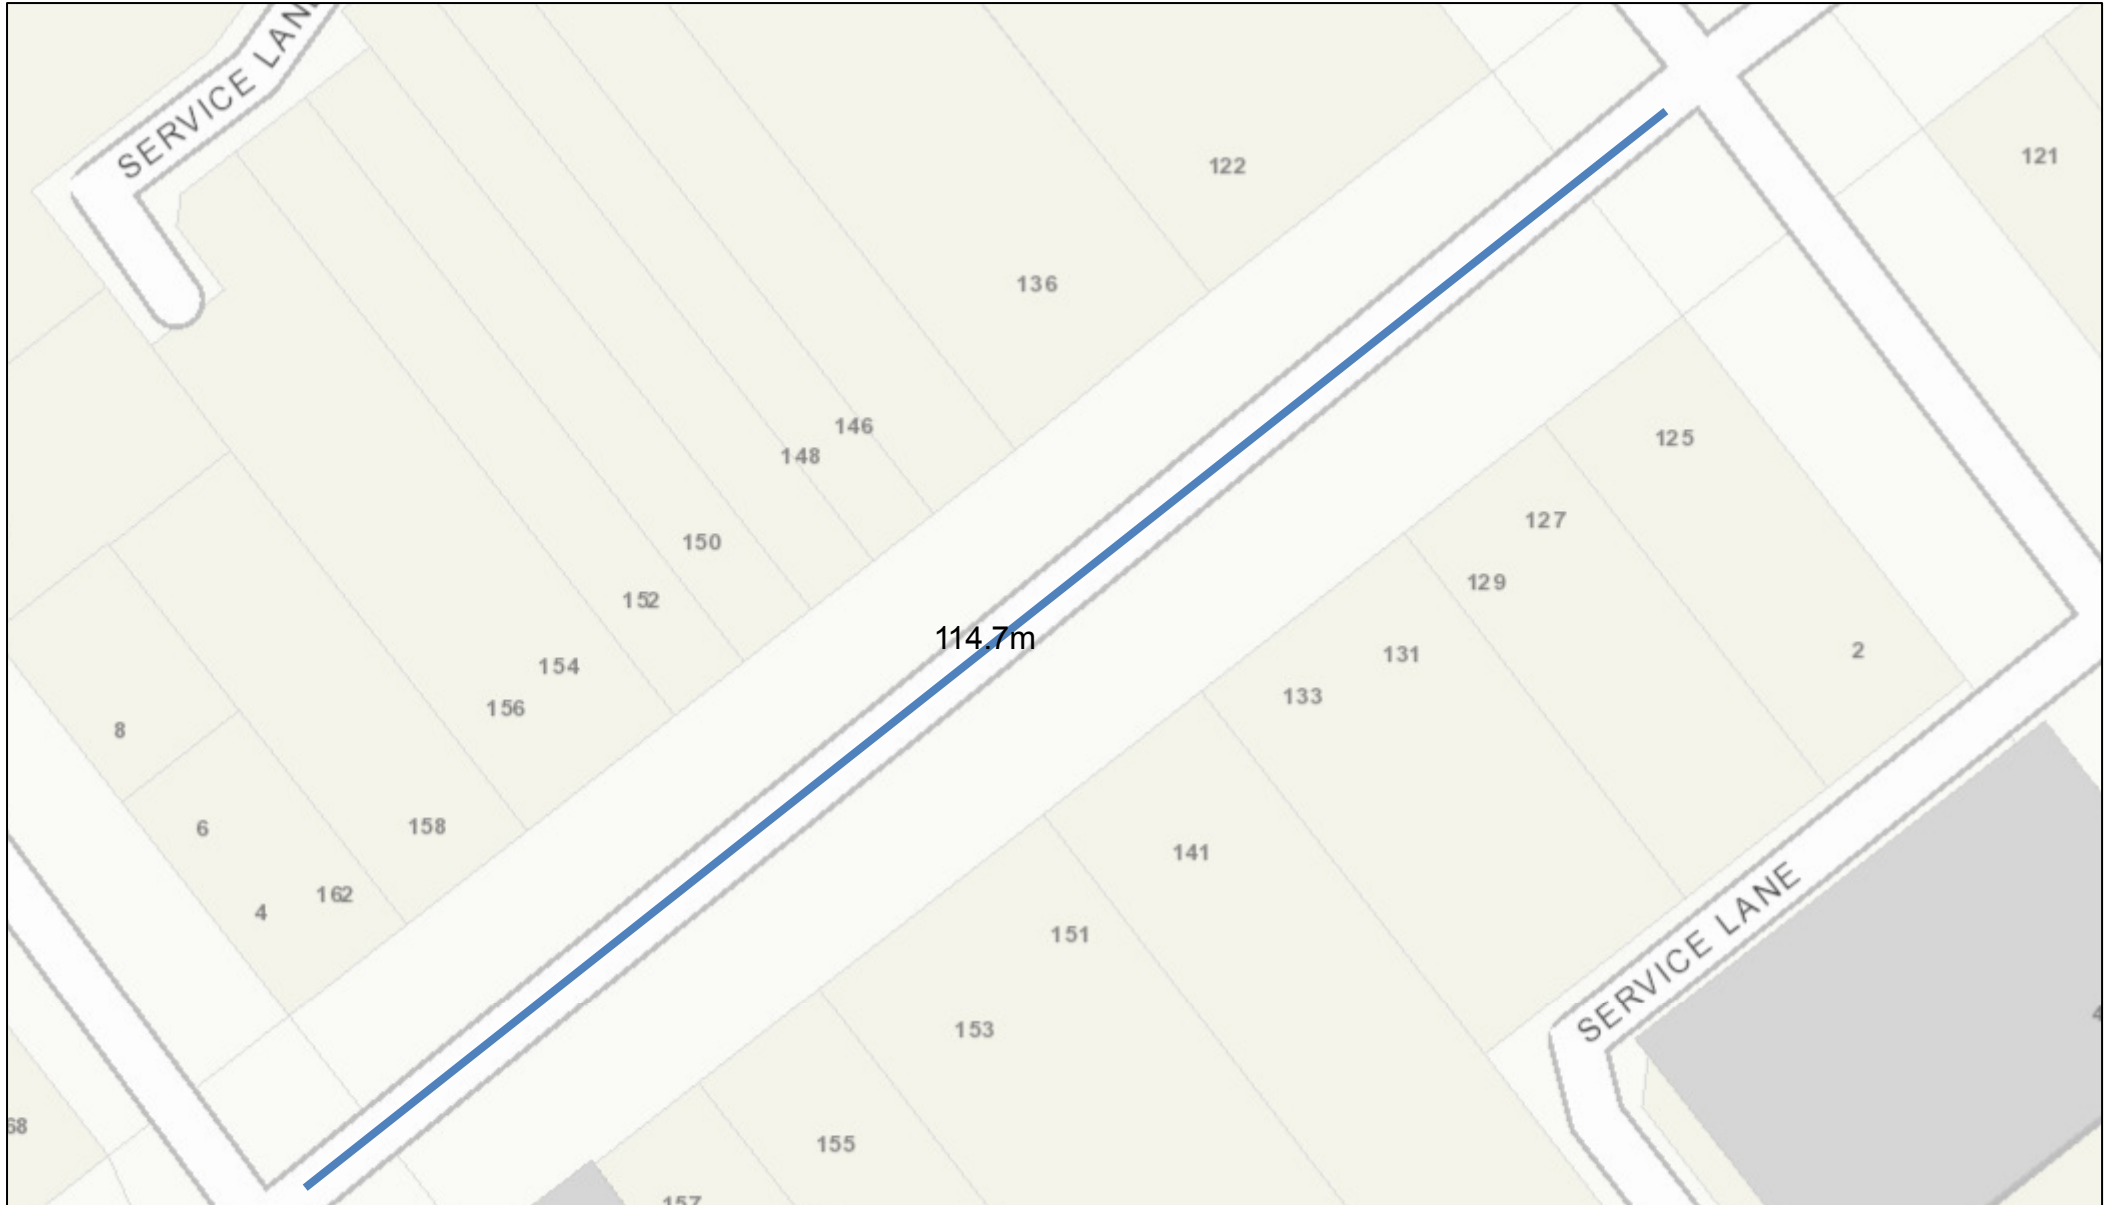

LocalMaps Print

June 10, 2024

DISCLAIMER
The Masterton, Carterton, and South Wairarapa District Councils accept no responsibility for actions or projects undertaken or loss or damages incurred, by any individuals or company, or agency, using all or any of the information presented on this map. The Councils do not provide interpretation of this information or advice on how to interpret, or utilise this information. Your own independent and appropriate professional advice should be sought. The information displayed on this map may contain errors or omissions or may not have the spatial accuracy required for some purposes.

1:500

Masterton Contours

— 0

— 1

Carterton Contours

— 0

— 1

South Wairarapa Contours