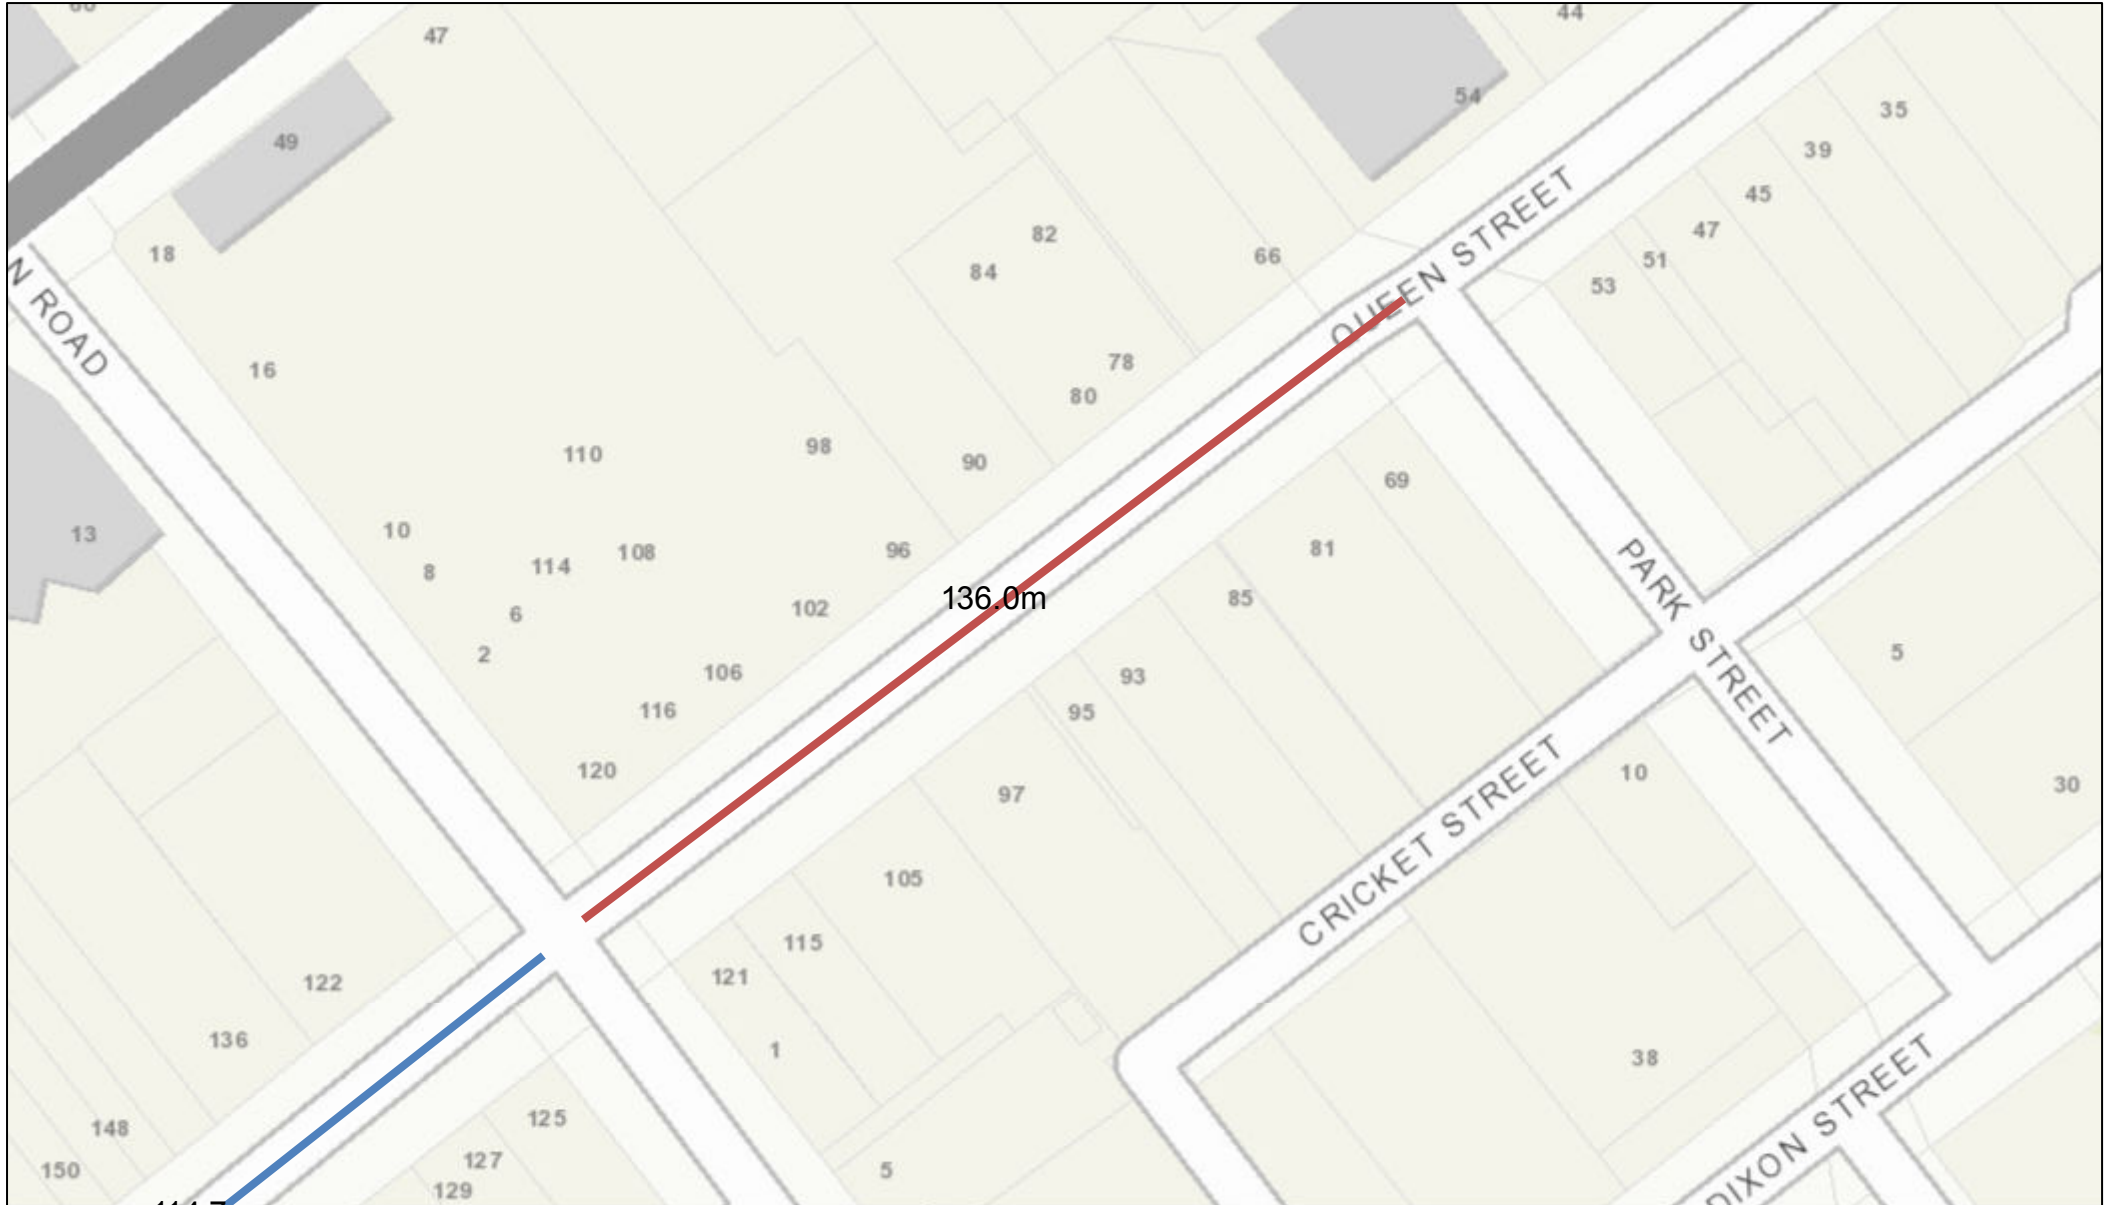

# LocalMaps Print

June 10, 2024

DISCLAIMER  
The Masterton, Carterton, and South Wairarapa District Councils accept no responsibility for actions or projects undertaken or loss or damages incurred, by any individuals or company, or agency, using all or any of the information presented on this map. The Councils do not provide interpretation of this information or advice on how to interpret, or utilise this information. Your own independent and appropriate professional advice should be sought. The information displayed on this map may contain errors or omissions or may not have the spatial accuracy required for some purposes.

1:1,000

**Masterton Contours**

— 0

— 1

**Carterton Contours**

— 0

— 1

**South Wairarapa Contours**